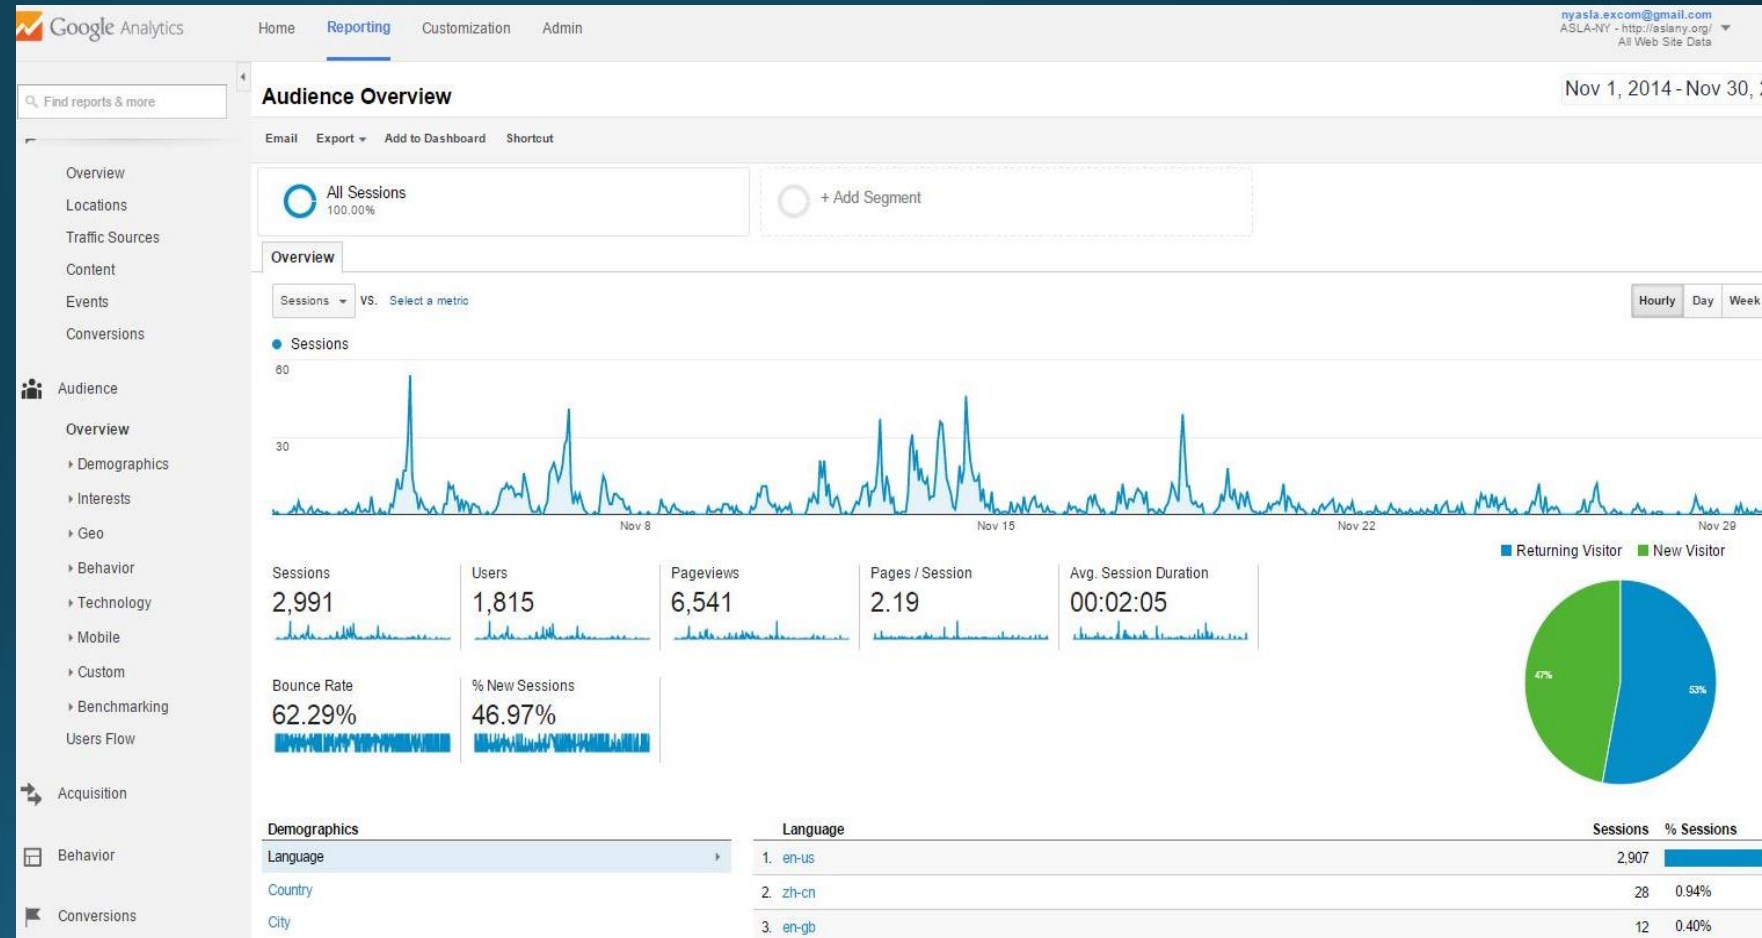

Measuring Success

- Google Analytics
- Vimeo Stats
- Retweets