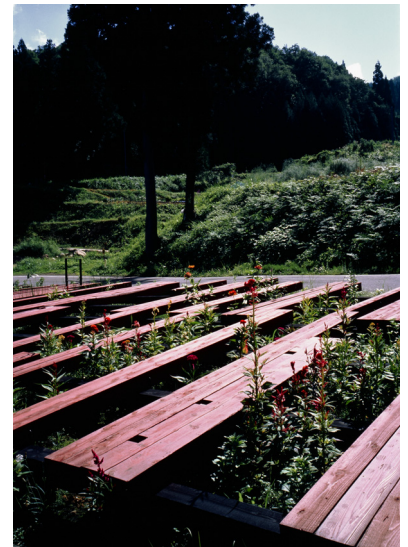

plan S=1: 400

It arranged selected material on the site.

Length and thickness are not same. It was adjusted by plane the beam of the tree of a basement.

A certain gap is the place in which local residents' people plant a flowers and grasses in some places.

life again

coexistence

A local flowers grows wild and grows thick. It is the place which locals manage now and is exchanged. Each brings a flower also from the yard of a house and it is planting.

before

now

It became a public park.
The cars along which it passes are only people of local agricultural work. It is safe and can relax.